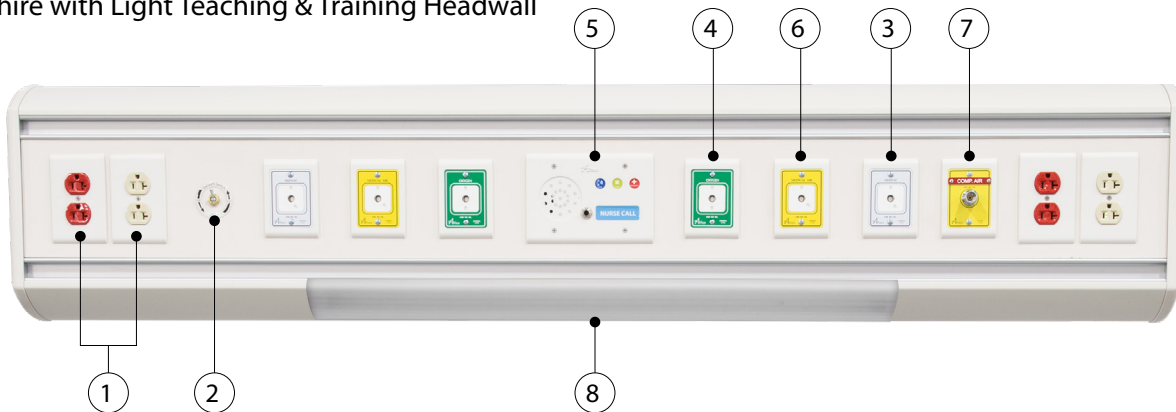

Institutions

Standard Colors:

Wild Cherry

Fusion Maple

Antique White

Key Features:

- Plug & Play headwall
- Typical widths: 24" (60.96 cm), 36" (91.44 cm), 48" (121.92 cm), 60" (152.4 cm)
- One full length, scratch-resistant accessory rail
- Three standard colors of hospital grade laminate to choose from
- Super silent, HP air compressor to simulate medical gases
- Rear connection option available for electrical and/or compressor and vacuum
- Mobile floor stand option
- Optional light for units 48" or wider

Technical Specifications

Sapphire Teaching & Training Headwall

Regal Teaching & Training Flatwall

Sapphire with Light Teaching & Training Headwall

Item #	Description	Item #	Description
1	Duplex Receptacle	5	Nurse Call Cover
2	Vacuum Switch	6	Medical Air Outlet
3	Vacuum Outlet	7	Compressed Air Outlet
4	Oxygen Outlet	8	Light (Optional)