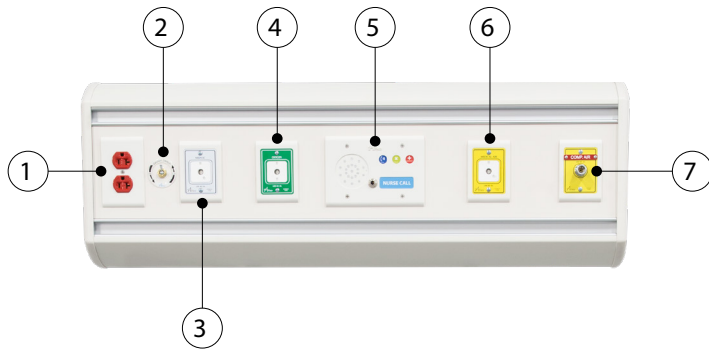

Institutions

Standard Colors:

Wild Cherry

Fusion Maple

Antique White

Key Features:

- Plug & Play headwall
- Typical widths: 24" (60.96 cm), 36" (91.44 cm), 48" (121.92 cm), 60" (152.4 cm)
- One full length, scratch-resistant accessory rail
- Three standard colors of hospital grade laminate to choose from
- Super silent, HP air compressor to simulate medical gases
- Rear connection option available for electrical and/or compressor and vacuum
- Mobile floor stand option
- Optional light for units 48" or wider

Technical Specifications

Sapphire Teaching & Training Headwall

Regal Teaching & Training Flatwall

Sapphire with Light Teaching & Training Headwall

Item #	Description	Item #	Description
1	Duplex Receptacle	5	Nurse Call Cover
2	Vacuum Switch	6	Medical Air Outlet
3	Vacuum Outlet	7	Compressed Air Outlet
4	Oxygen Outlet	8	Light (Optional)