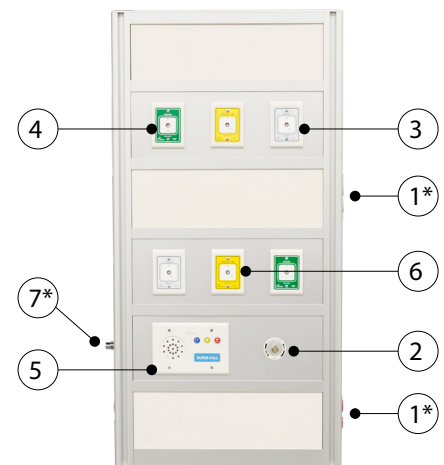

Institutions

Standard Colors:

Wild Cherry

Fusion Maple

Antique White

Key Features:

- Plug & Play headwall
- Typical widths: 24" (60.96 cm), 36" (91.44 cm), 48" (121.92 cm), 60" (152.4 cm)
- One full length, scratch-resistant accessory rail
- Three standard colors of hospital grade laminate to choose from
- Super silent, HP air compressor to simulate medical gases
- Rear connection option available for electrical and/or compressor and vacuum
- Mobile floor stand option
- Optional light for units 48" or wider

Technical Specifications

Sapphire Teaching & Training Headwall

Regal Teaching & Training Flatwall

Sapphire with Light Teaching & Training Headwall

Item #	Description	Item #	Description
1	Duplex Receptacle	5	Nurse Call Cover
2	Vacuum Switch	6	Medical Air Outlet
3	Vacuum Outlet	7	Compressed Air Outlet
4	Oxygen Outlet	8	Light (Optional)