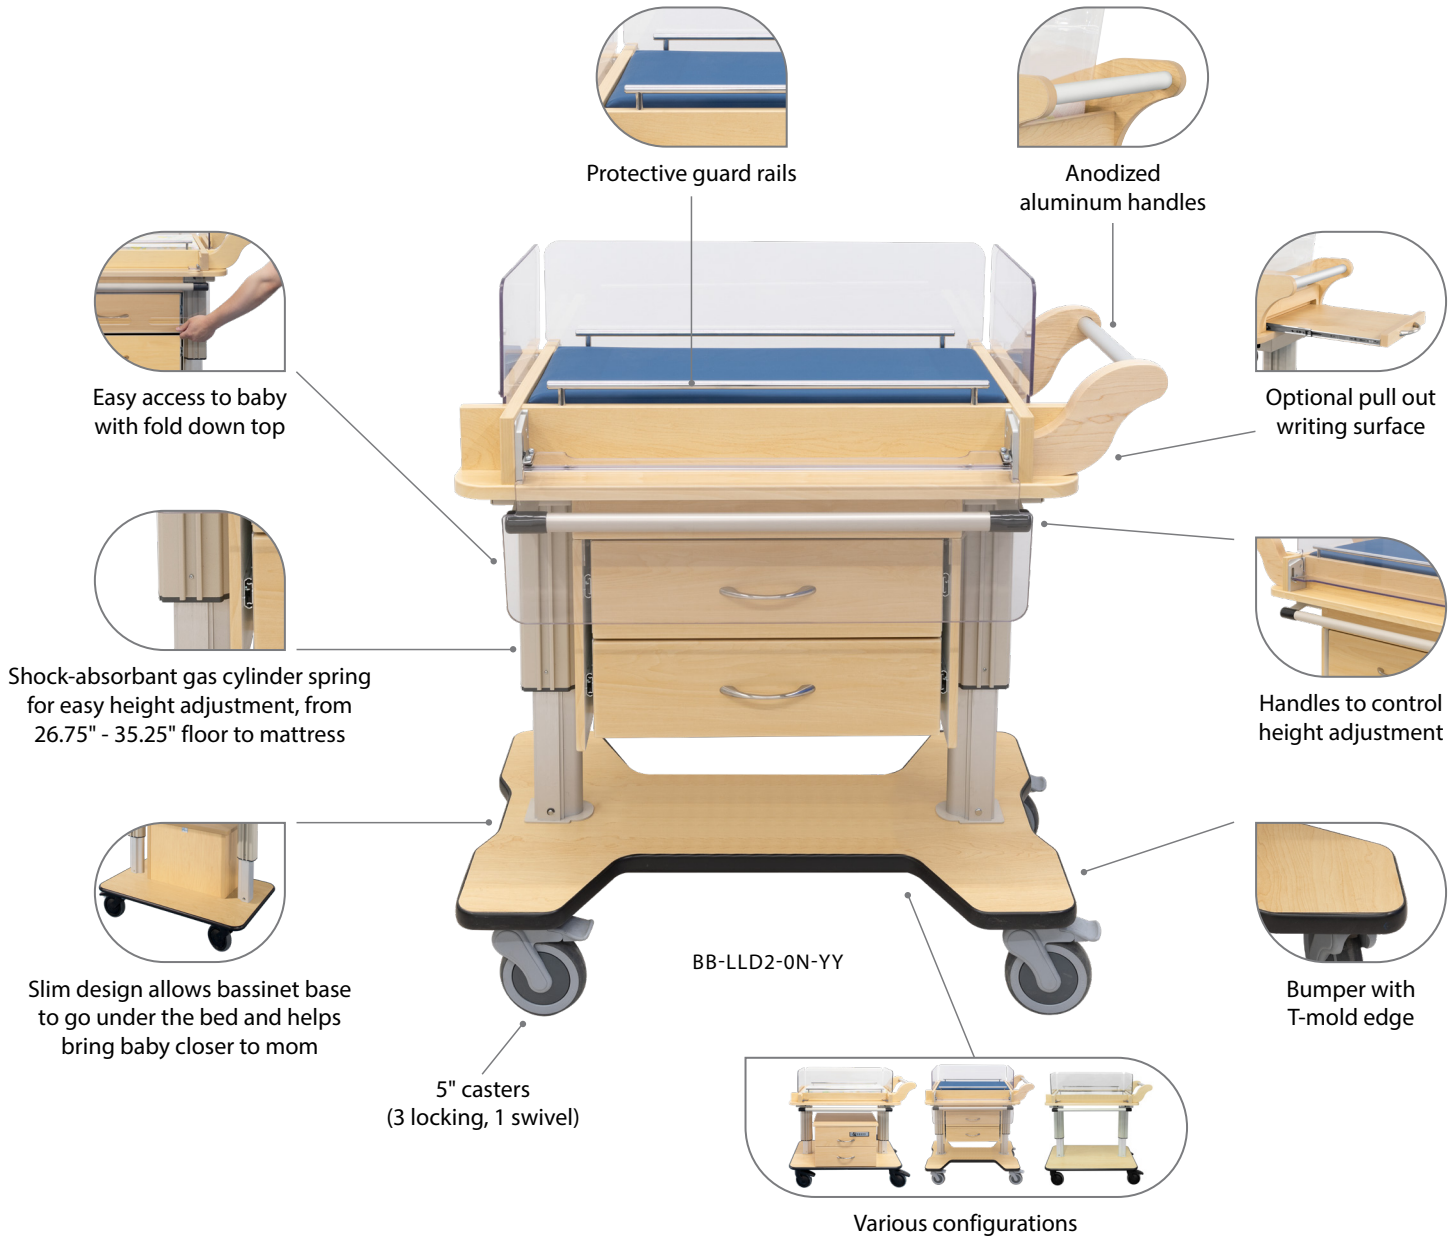

Height Adjustable Baby Bassinet

Lily Series

Height Range (floor to mattress) from 26.75" - 35.25" (70 cm - 89.5 cm)

MAXIMUM HEIGHT

LOWEST HEIGHT

Customize Your Bassinet

Options

				
Pull Out Writing Surface	Flame Retardant Mattress (26" L x 12" W x 2" H)	Key Lock	Punch Code Lock	Electronic Lock

Standard Dimensions**

	With Pull Out	Without Pull Out
Overall Height (floor to handle)	30.25" - 36.5" (76.84 cm - 92.71 cm)	29.125" - 37.625" (74 cm - 95.5 cm)
Height from Floor to Top of Mattress (floor to baby)	27.875" - 34.625" (70.8 cm - 87.95 cm)	26.75" - 35.25" (68 cm - 89.5 cm)
Overall Width	37.7" (95.8 cm)	37.7" (95.8 cm)
Overall Depth	21" (53.3 cm)	21" (53.3 cm)
Casters	5" (12.7 cm) 3 locking, 1 swivel	5" (12.7 cm) 3 locking, 1 swivel
Pull Out Work Surface	12.125" w x 13" d (30.8 cm x 33 cm)	n/a

**Custom dimensions are available, please contact us for details.