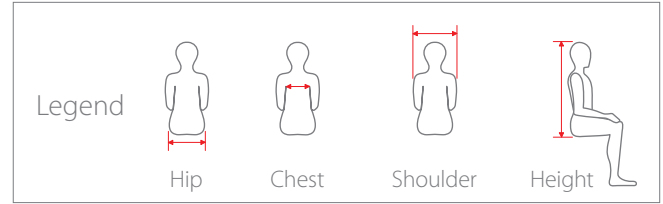

## Guidelines For Choosing Your Sling Sizes

|                                     | S                                     | M                                     | L                                     | XL                                    |
|-------------------------------------|---------------------------------------|---------------------------------------|---------------------------------------|---------------------------------------|
| <b>GoBasic</b><br>With Head Support | Height 29"<br>Shoulder 20"<br>Hip 16" | Height 30"<br>Shoulder 24"<br>Hip 20" | Height 31"<br>Shoulder 28"<br>Hip 24" | Height 32"<br>Shoulder 32"<br>Hip 28" |
| <b>GoBasic</b><br>No Head Support   | Height 21"<br>Shoulder 20"<br>Hip 16" | Height 22"<br>Shoulder 24"<br>Hip 20" | Height 23"<br>Shoulder 28"<br>Hip 24" | Height 24"<br>Shoulder 32"<br>Hip 28" |
| <b>GoLong</b>                       | 42" x 78"                             |                                       | 56" x 78"                             |                                       |
| <b>GoHygiene</b>                    | Chest 32"                             | Chest 36"                             | Chest 40"                             | Chest 44"                             |
| <b>GoComfort</b>                    | Height 23"<br>Shoulder 24"<br>Hip 20" | Height 24"<br>Shoulder 26"<br>Hip 22" | Height 25"<br>Shoulder 28"<br>Hip 24" | Height 26"<br>Shoulder 30"<br>Hip 26" |
| <b>GoActive</b>                     | Chest 40"                             | Chest 44"                             | Chest 48"                             | Chest 52"                             |
| <b>GoReposition</b>                 | 20" x 75"                             |                                       |                                       |                                       |
| <b>GoLimb</b>                       | 15" x 7"                              |                                       |                                       |                                       |
| <b>GoTurn</b>                       | Width 22"                             |                                       |                                       |                                       |
| <b>GoAmputee</b>                    | Height 28"<br>Hip 15"                 | Height 33"<br>Hip 18"                 | Height 38"<br>Hip 22"                 | Height 43"<br>Hip 26"                 |
| <b>GoWalk</b>                       | Hips 15"                              | Hips 18"                              | Hips 22"                              | Hips 26"                              |