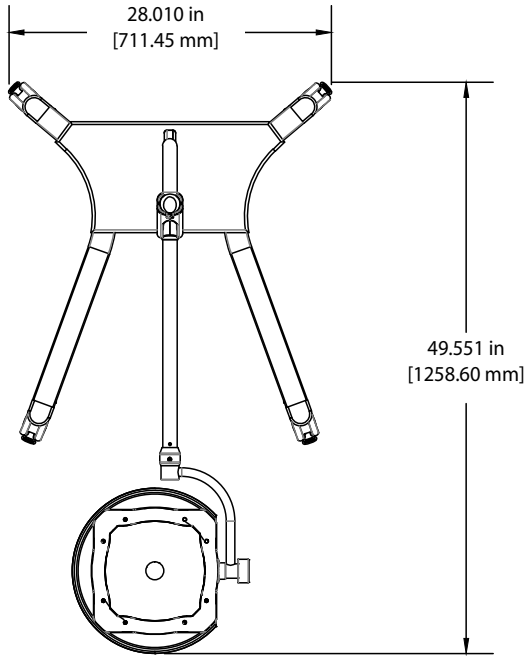

Switch on the light at lighthead

Set the required luminosity with 5 dimming levels

Endo mode

Construction Material:

Color Options: Antique white

Lighthead Diameter: 14" (35.6 cm)

Lighthead Weight: 7 lbs (3.3 kg)

Number of LEDs (main): 18

Brightness Control: 50% - 100%

Light Field Diameter: 7.5" (19 cm)

Depth of Illumination: 94.5" (240 cm)

Power Supply: Direct power supply

Specifications:

Shadow Dilution: Single Mask: 0.7%, Double Cavity: 55.5%, Cavity: 100%, Single Mask with Cavity: 0.3%, Double Mask with Cavity: 55.3%

Ordering Information:

Series	Mounting Options	Quantity of Lightheads	Spring Arm Size
L-VLED80	WM Wall Mount	XX Single Lighthouse	ST Standard
	FS Floor Stand		EX Extended*

NOTES:

North American: 120V; International: 230V

*Extended Arm not available for Floor Stand

Dimensions - Wall Mount:

Side View

Vega 80 LED Light

Floor Stand & Wall Mounted

Dimensions - Floor Stand:

Top View

Side View