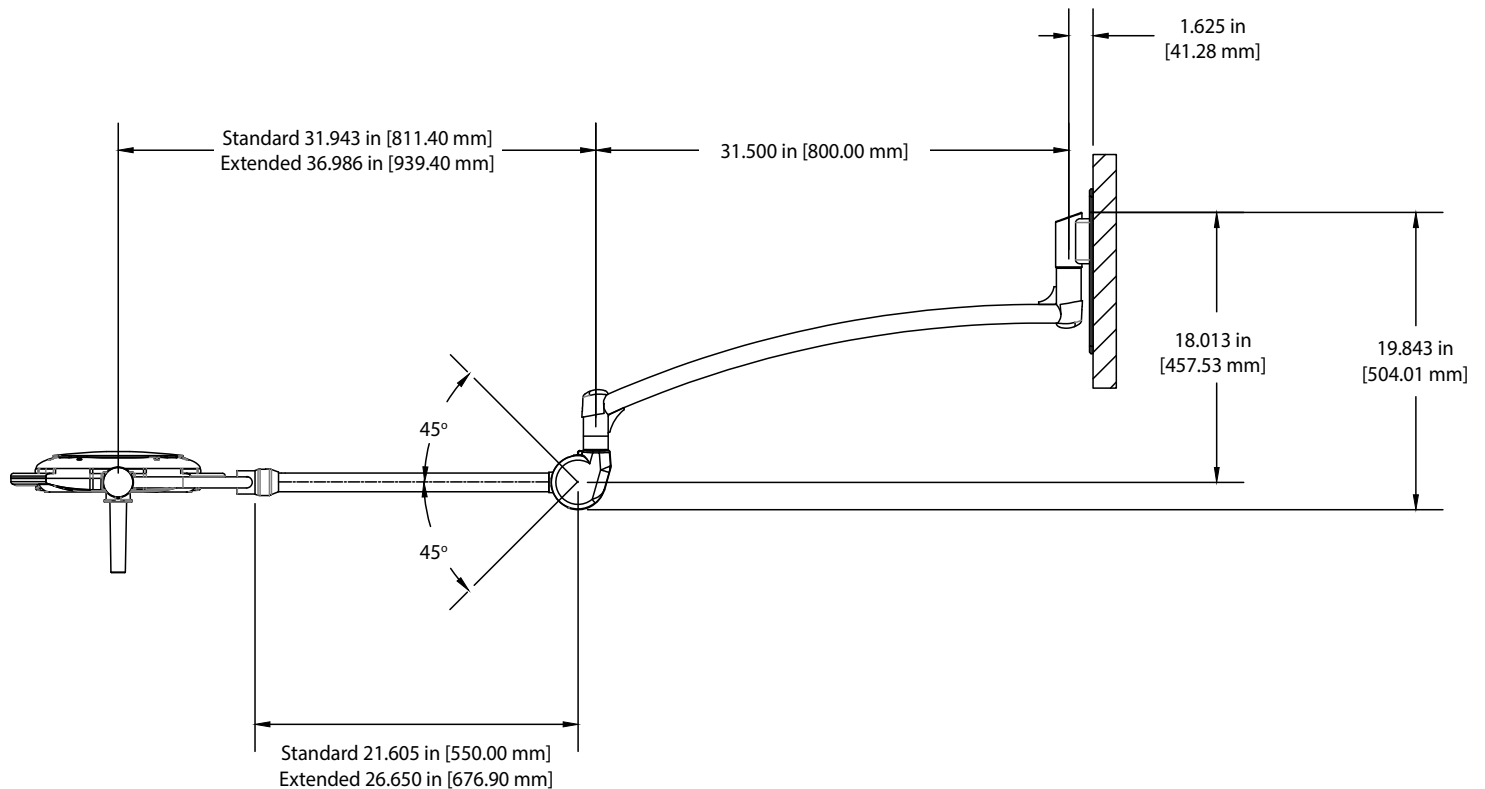

Switch on the light at lighthead

Set the required luminosity with 5 dimming levels

Endo mode

Construction Material:

Color Options: Antique white

Lighthead Diameter: 14" (35.6 cm)

Lighthead Weight: 7 lbs (3.3 kg)

Number of LEDs (main): 18

Brightness Control: 50% - 100%

Light Field Diameter: 7.5" (19 cm)

Depth of Illumination: 94.5" (240 cm)

Power Supply: Direct power supply

Specifications:

Shadow Dilution: Single Mask: 0.7%, Double Cavity: 55.5%, Cavity: 100%, Single Mask with Cavity: 0.3%, Double Mask with Cavity: 55.3%

Ordering Information:

Series	Mounting Options	Quantity of Lightheads	Spring Arm Size
L-VLED80	WM Wall Mount	XX Single Lighthouse	ST Standard
	FS Floor Stand		EX Extended*

NOTES:

North American: 120V; International: 230V

*Extended Arm not available for Floor Stand

Dimensions - Wall Mount:

Side View

Vega 80 LED Light

Floor Stand & Wall Mounted

Dimensions - Floor Stand:

Top View

Side View