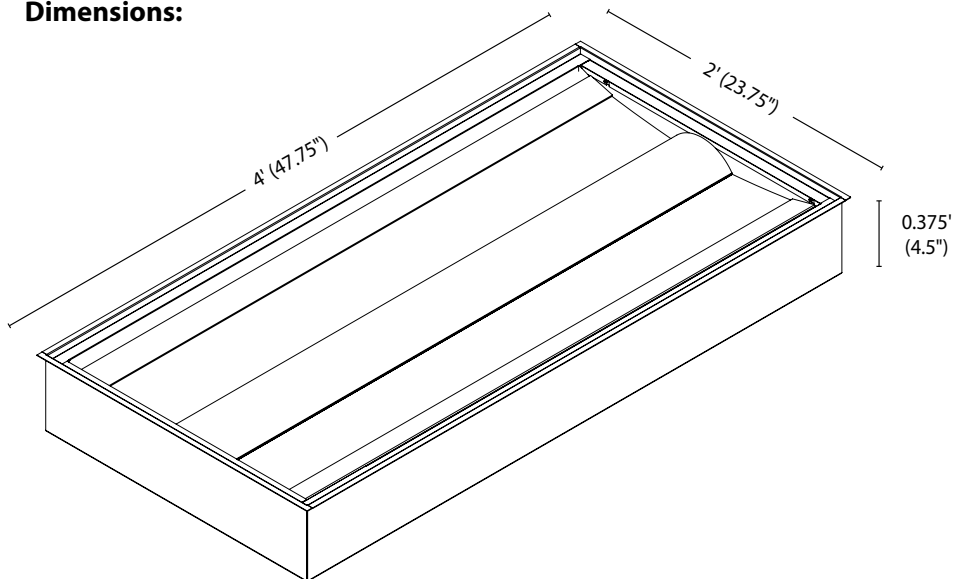

Dimensions:

Lumen Multipliers:

CCT Multiplier	80 CRI	90 CRI
2700K	0.9	0.75
3000K	0.95	0.8
3500K	0.97	0.82
4000K	1	0.85