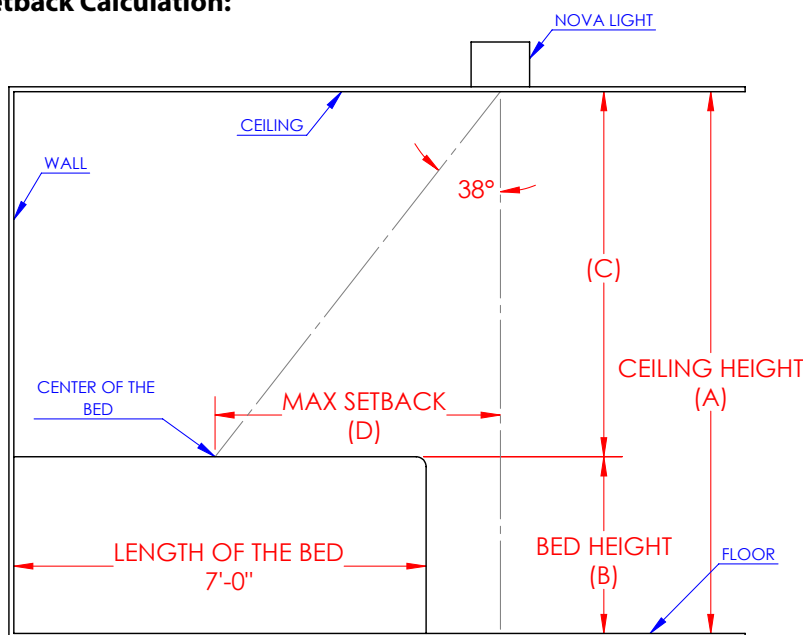

NOTE:

*A single or pair of Nova lights can be controlled by a single keypad. Please specify if you would like more than one keypad for different locations within the room.

Dimensions:

NOTE:

Keypad is the size of a standard switch plate and fits into a single gang box.

Ceiling Chart:

Ceiling Height (A)	Light Output in LUX at Nadir	Light Output in LUX at Extreme Position	Max Setback (D)
10'	55,000	21,500	5'6"
9'6"	60,700	25,000	5'1"
9'	66,300	28,800	4'8"
8'6"	72,700	32,500	4'4"
8'	80,700	36,200	3'11"

NOTES:

The bed is considered as 3'0"
The angle of illumination is 38 degrees

Max Setback Calculation:

Remote Control Dimensions: