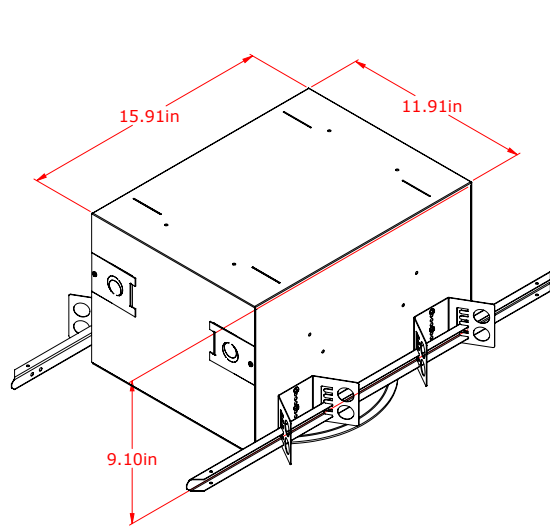

NOTE:

*A single or pair of Nova lights can be controlled by a single keypad. Please specify if you would like more than one keypad for different locations within the room.

Dimensions:

NOTE:

Keypad is the size of a standard switch plate and fits into a single gang box.