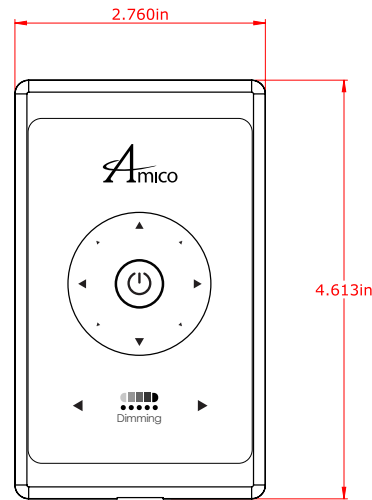

Specifications:

Voltage: 120 Volts

Standard Wattage: 65 W

Standard Light Output*:

- 55,000 LUX
 - Ceiling Height: 10'0"
 - Work Plane: 3'0"
- *refer to Ceiling Chart on page 3

Color Quality: 95+ CRI

Angle of Illumination: 38 Degrees

Nova Series, Pair of Lights, 120 Volts, 3000 Kelvin, 2 Keypads, No Options

Ordering Information:

Series	Quantity of Lights	Voltage	Color Temperature	Keypad Quantity*	Options
L-NVA	S Single	120 120 V	LED30 3000K	1 1 Keypad	00 No Options
	P Pair		LED35 3500K	2 2 Keypads	RC Remote Control
			LED40 4000K		

NOTE:

*A single or pair of Nova lights can be controlled by a single keypad. Please specify if you would like more than one keypad for different locations within the room.

Dimensions:

NOTE:

Keypad is the size of a standard switch plate and fits into a single gang box.

NOTES:

The bed is considered as 3'0"
The angle of illumination is 38 degrees

Max Setback Calculation:

Remote Control Dimensions: