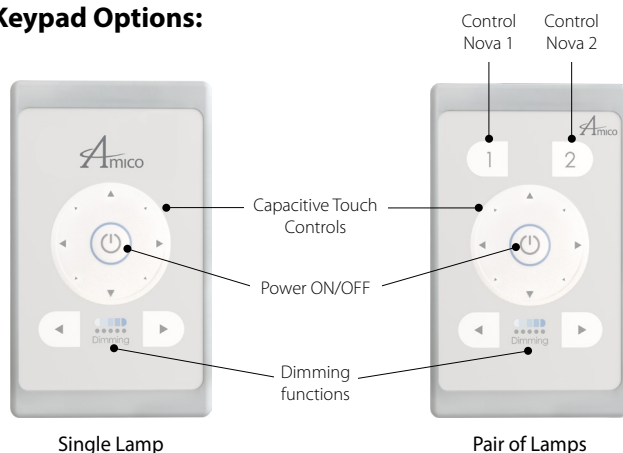

Keypad Options: