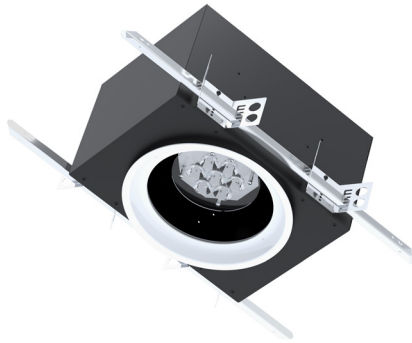

Nova Motorized LED Exam Light - NICU: