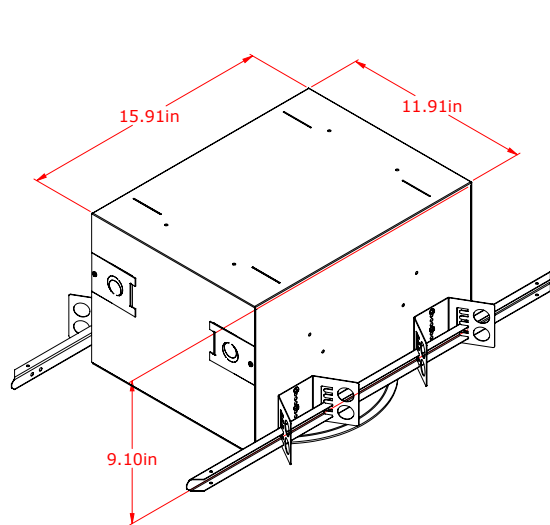

NOTE:

*Please specify if you would like more than one keypad for different locations within the room.

Dimensions:

NOTE:

Keypad is the size of a standard switch plate and fits into a single gang box.

Ceiling Chart: