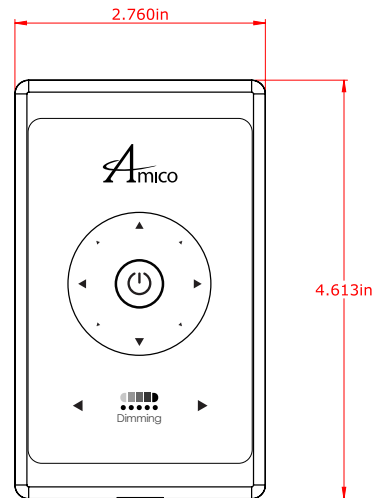

Specifications:

Voltage: 120 Volts

Standard Wattage: 65 W

Standard Light Output*:

- 30,000 LUX
 - Ceiling Height: 10'0"
 - Work Plane: 3'0"
- *refer to Ceiling Chart on page 3

Color Quality: 95+ CRI

Angle of Illumination: 38 Degrees

For Example: L-NVA-S-120-LED30-2-N

Nova Series, Single Light, 120 Volts, 3000 Kelvin, 2 Keypads, NICU

Ordering Information:

Series	Quantity of Lights	Voltage	Color Temperature	Keypad Quantity*	Options
L-NVA	S Single	120 120 V	LED30 3000K	1 1 Keypad	N NICU
	P Pair		LED35 3500K	2 2 Keypads	NR NICU with Remote Control
			LED40 4000K		

NOTE:

*Please specify if you would like more than one keypad for different locations within the room.

Dimensions:

NOTE:

Keypad is the size of a standard switch plate and fits into a single gang box.

Ceiling Chart:

NOTES:

The bed is considered as 3'0"
The angle of illumination is 38 degrees

Max Setback Calculation:

Remote Control Dimensions: