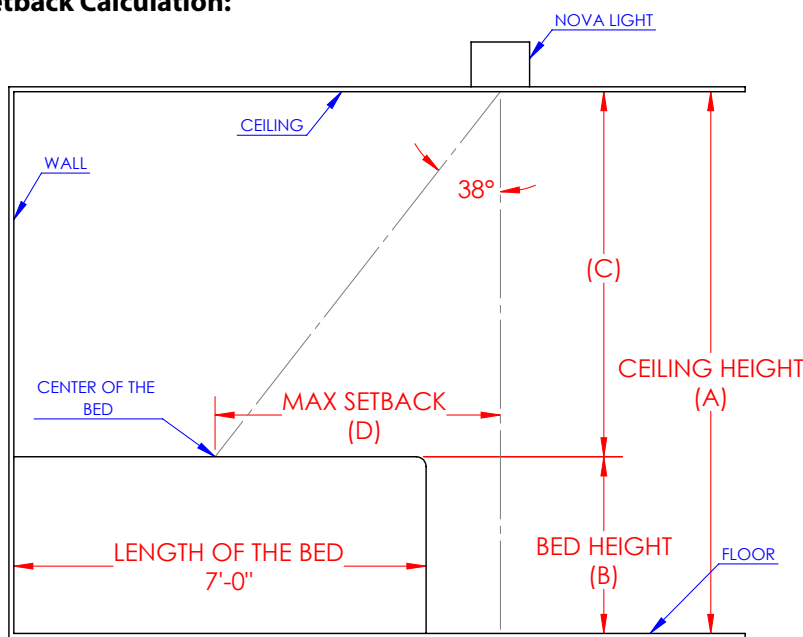

NOTE:

*Please specify if you would like more than one keypad for different locations within the room.

Dimensions:

NOTE:

Keypad is the size of a standard switch plate and fits into a single gang box.

Ceiling Chart:

Ceiling Height (A)	Light Output in LUX at Nadir	Light Output in LUX at Extreme Position	Max Setback (D)
10'	30,000	13,700	5'6"
9'6"	34,200	16,100	5'1"
9'	37,100	18,500	4'8"
8'6"	41,900	20,900	4'4"
8'	47,400	23,400	3'11"

NOTES:

The bed is considered as 3'0"
The angle of illumination is 38 degrees

Max Setback Calculation:

Remote Control Dimensions: