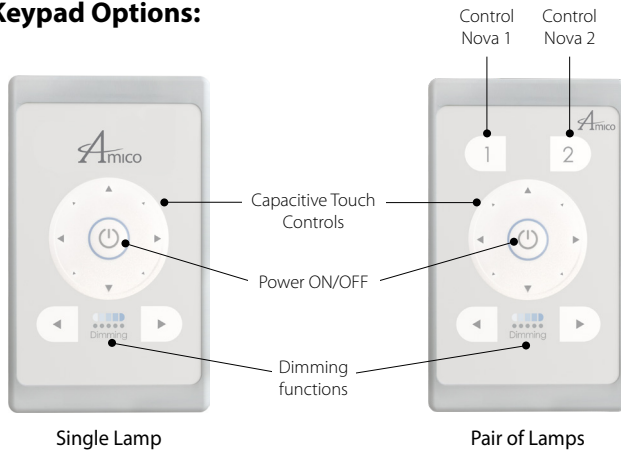

Features:

- Hospital grade materials and finishes for easy cleaning and infection control
- Fully recessed installation
- Long lasting LEDs come in various color temperatures
- Low voltage wall control keypad for user safety
- Wall control keypad fits seamlessly into a single gang box
- Small beam diameter suited for use in NICU spaces
- Adjustable direction and light intensity
- 30 degree tilt, 360 degree rotation

Certified to: CSA STD C22.2 No.60601-1

Nova Motorized LED Exam Light - NICU:

Keypad Options:

Ordering Guide:

L - NVA - **- 120 -** - - -

└─┬─┘ └─┬─┘ └─┬─┘ └─┬─┘ └─┬─┘

Quantity of Lights Voltage Color Temperature Keypad Quantity Options