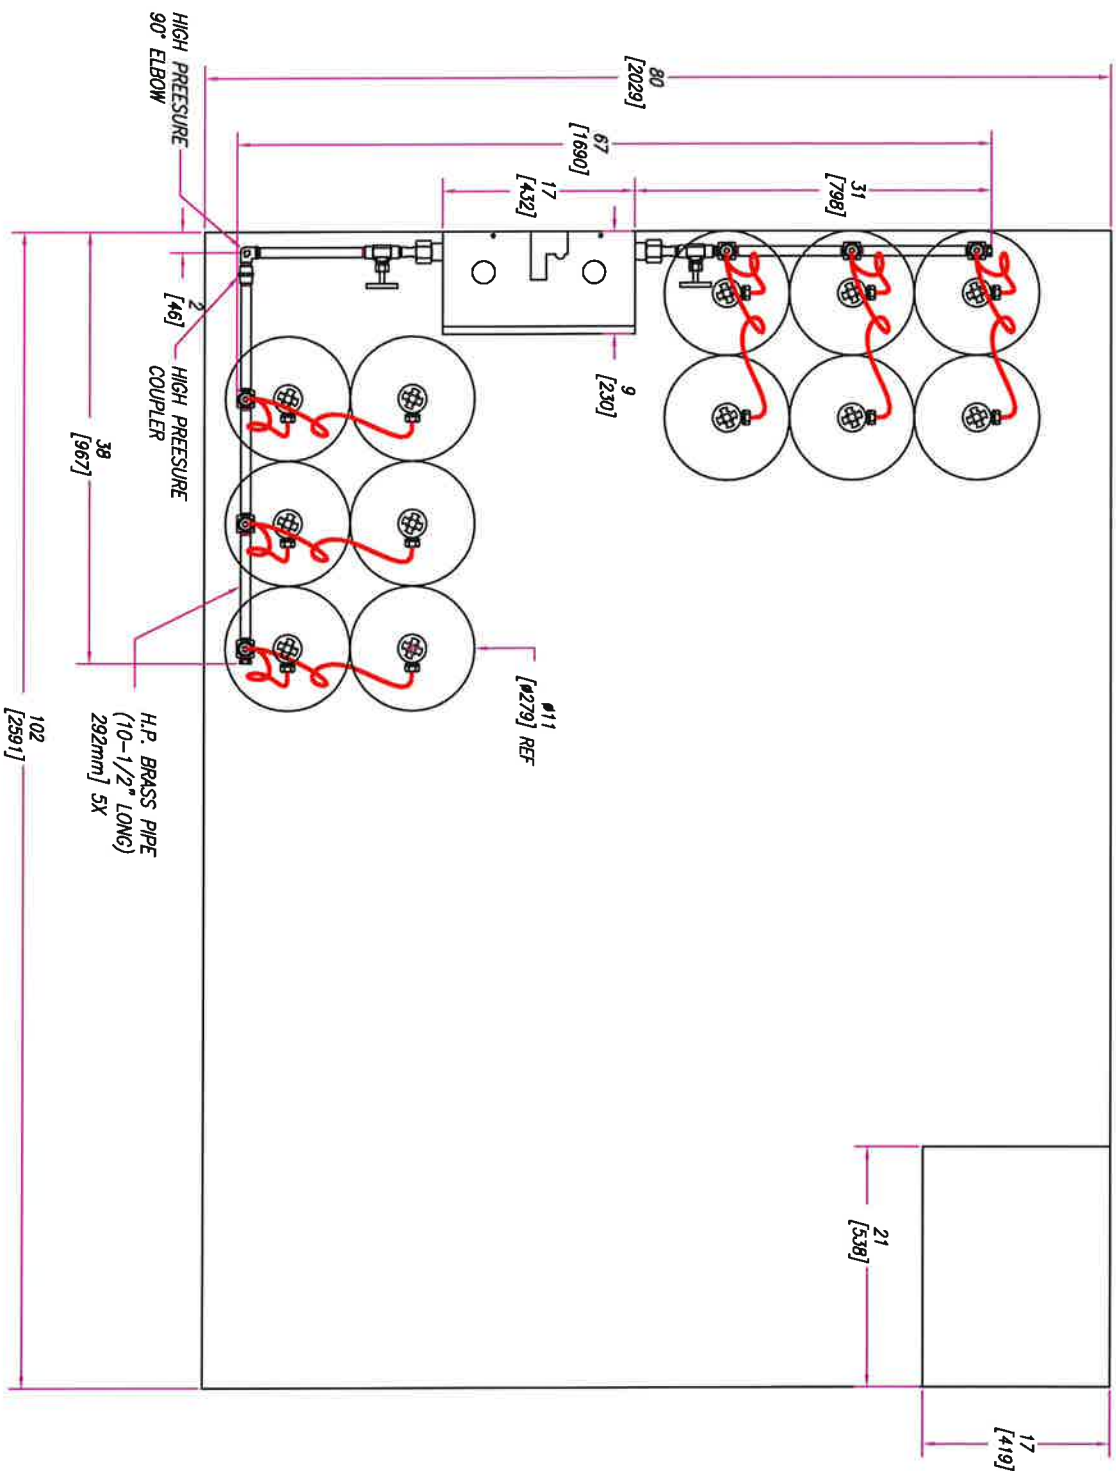

NOTE:
DIMENSIONS ARE BASED ON
APPROXIMATE DISTANCES!

85 Fabron Way
Baltimore, MD 21111
Tel: (410) 784-4400
Fax: (410) 784-0002
www.amico.com

CUSTOM 6X6 MANIFOLD LAYOUT WITH STAGGERED HEADER BARS

DRWG. NO.: 120823-AS3.0