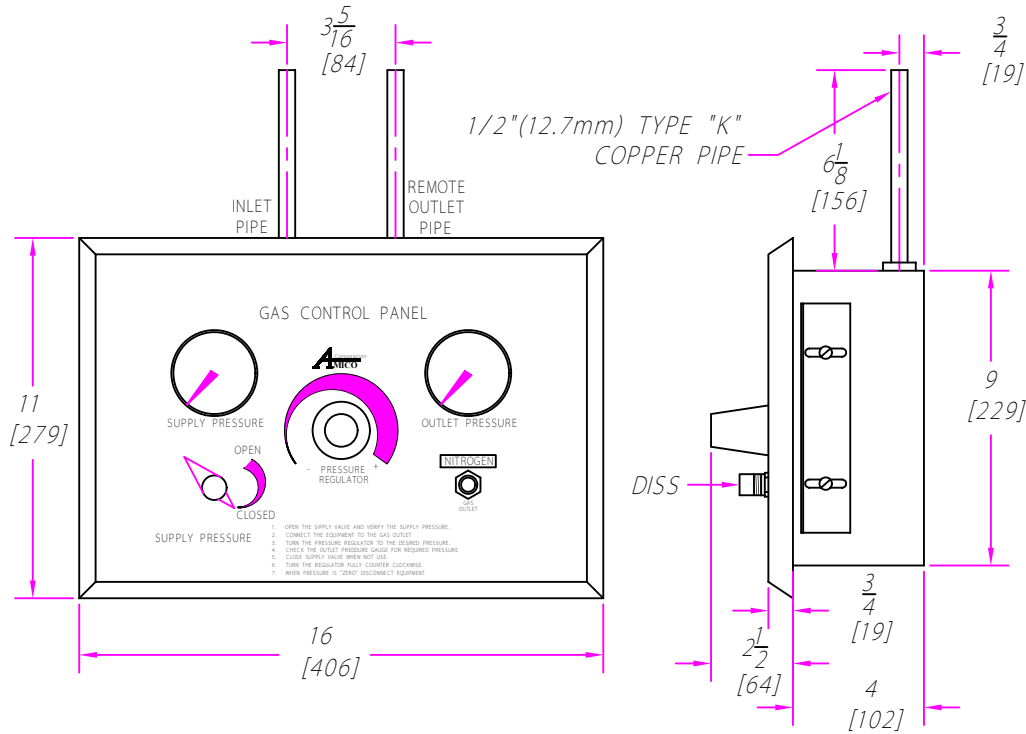

GAS CONTROL PANEL

N-X-CON-ADA-B25 = High pressure adapter with
 1/4" Hose barb.
 (supplied with HP Gas Control Panel)

MODEL NUMBERS:

GAS CONTROL PANEL

N-X-CON-ADA-B25 = High pressure adapter with
1/4" Hose barb.
(supplied with HP Gas Control Panel)

HP CONNECTOR

MODEL NUMBERS:

- N-CONP-E-REL** = Nitrogen Control Panel -DISS - English, relieving.(NFPA)
- N-CONP-E-HP-REL** = Nitrogen Control Panel High Pressure -English, relieving.(NFPA)
- N-CONP-AIR-E-REL** = Air Control Panel - English, relieving.