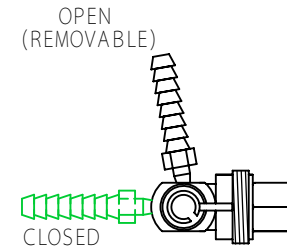

GAS CONTROL PANEL

N-X-CON-ADA-B25 = High pressure adapter with
 1/4" Hose barb.
 (supplied with HP Gas Control Panel)

MODEL NUMBERS:

GAS CONTROL PANEL

N-X-CON-ADA-B25 = High pressure adapter with
1/4" Hose barb.
(supplied with HP Gas Control Panel)

HP CONNECTOR

MODEL NUMBERS:

- N-CONP-E-REL** = Nitrogen Control Panel -DISS - English, relieving.(NFPA)
- N-CONP-E-HP-REL** = Nitrogen Control Panel High Pressure -English, relieving.(NFPA)
- N-CONP-AIR-E-REL** = Air Control Panel - English, relieving.