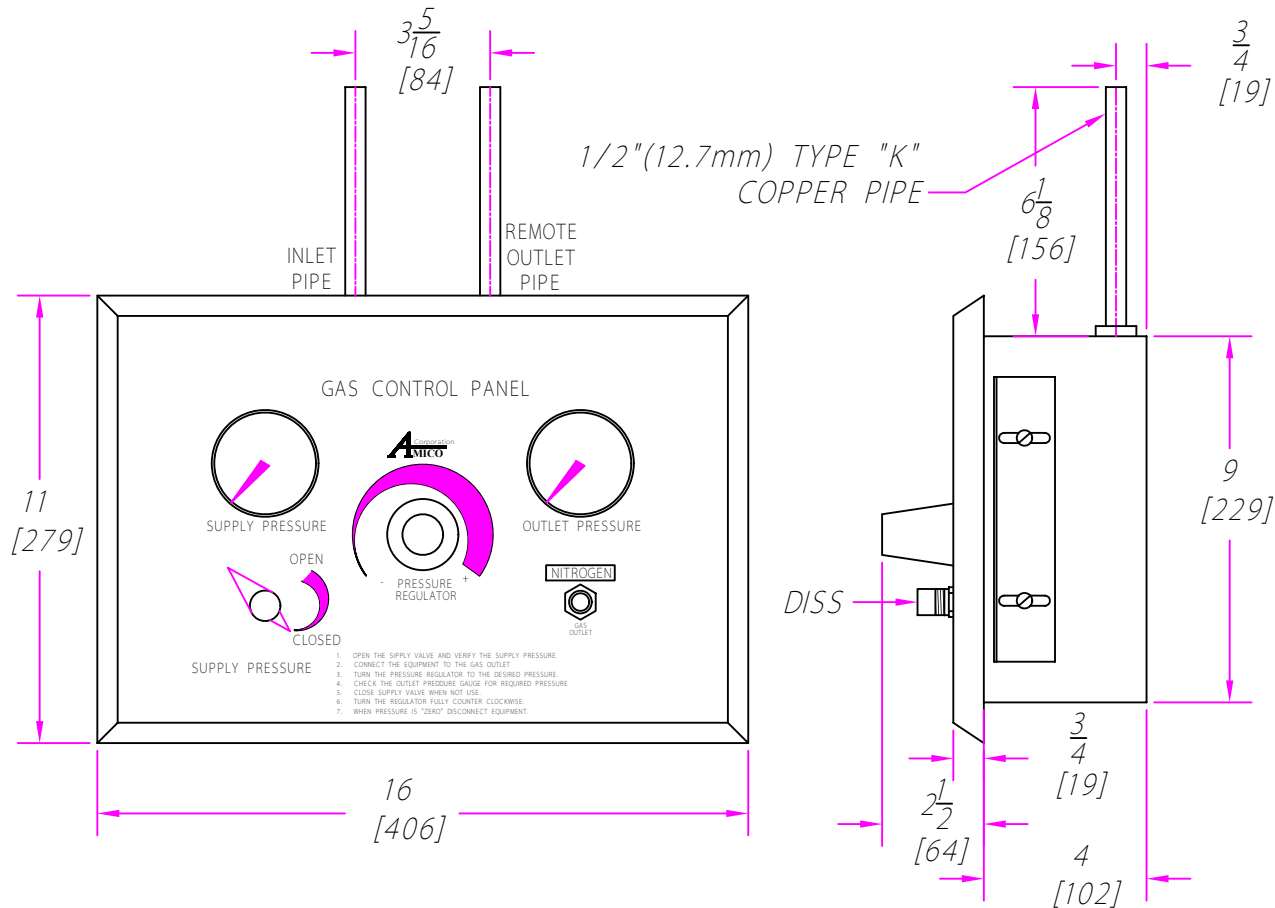

GAS CONTROL PANEL

N-X-CON-ADA-B25 = High pressure adapter with
 1/4" Hose barb.
 (supplied with HP Gas Control Panel)

MODEL NUMBERS:

GAS CONTROL PANEL

N-X-CON-ADA-B25 = High pressure adapter with
1/4" Hose barb.
(supplied with HP Gas Control Panel)

HP CONNECTOR

MODEL NUMBERS:

- N-CONP-E-REL** = Nitrogen Control Panel -DISS - English, relieving.(NFPA)
- N-CONP-E-HP-REL** = Nitrogen Control Panel High Pressure -English, relieving.(NFPA)
- N-CONP-AIR-E-REL** = Air Control Panel - English, relieving.