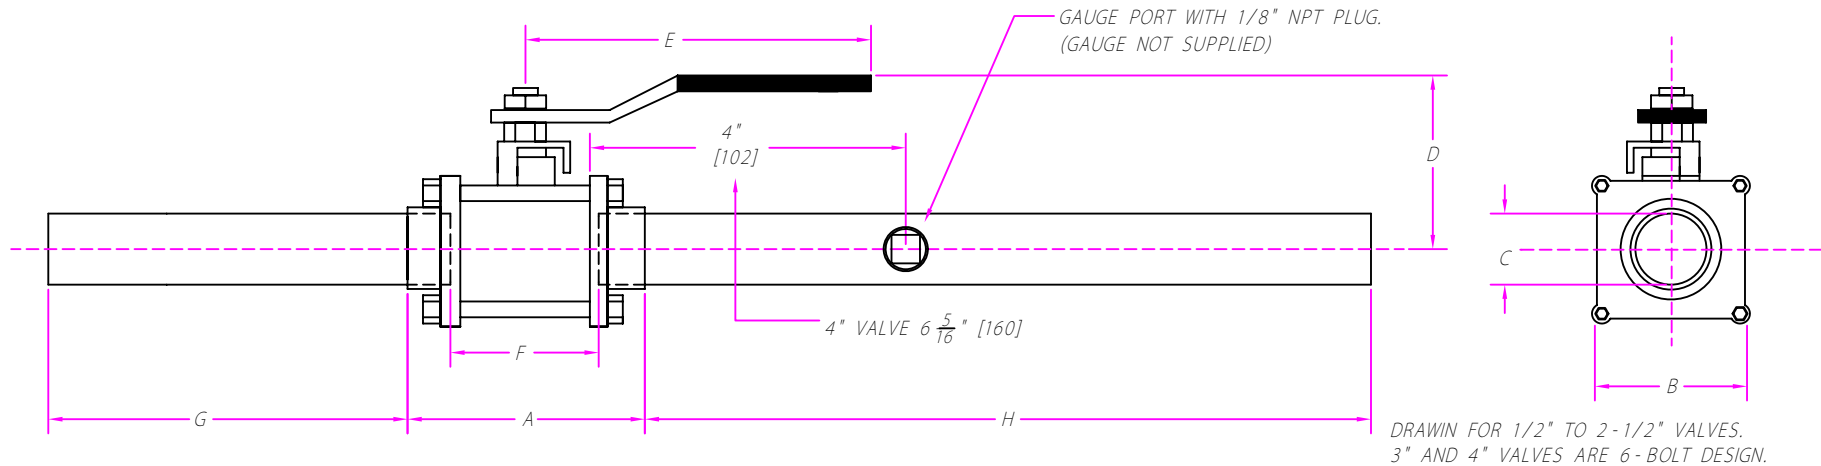

BALL-VALVE WITH EXTENSIONS

Model #	Size	A	B	C	D	E	F	G	H	Bolts
VV-ISO-G-05	1/2 [13]	2 - 1/16 [52]	1 - 13/16 [46]	1/2 [13]	2 - 1/32 [52]	3 - 29/32 [99]	1 - 1/16 [27]	7 - 1/4 [184]	11 - 3/4 [299]	4
VV-ISO-G-07	3/4 [19]	2 - 15/16 [75]	1 - 15/16 [49]	3/4 [19]	2 - 9/32 [58]	4 - 21/32 [118]	1 - 7/16 [37]	6 - 3/4 [172]	11 - 1/2 [292]	4
VV-ISO-G-10	1 [25]	3 - 21/32 [93]	2 - 1/2 [64]	1 [25]	2 - 1/2 [64]	4 - 21/32 [118]	1 - 27/32 [47]	6 [152]	11 - 1/4 [286]	4
VV-ISO-G-12	1 - 1/4 [32]	3 - 29/32 [99]	2 - 11/16 [68]	1 - 1/4 [32]	3 - 1/8 [79]	6 - 11/16 [170]	1 - 31/32 [50]	5 - 5/8 [143]	11 - 1/4 [286]	4
VV-ISO-G-15	1 - 1/2 [38]	4 - 19/32 [117]	3 [76]	1 - 1/2 [38]	3 - 11/32 [85]	6 - 11/16 [170]	2 - 13/32 [61]	5 - 1/4 [133]	11 - 1/8 [283]	4
VV-ISO-G-20	2 [51]	5 - 25/32 [147]	4 [102]	2 [51]	3 - 11/16 [94]	6 - 11/16 [170]	3 - 3/32 [79]	5 [127]	9 - 1/8 [232]	4
VV-ISO-G-25	2 - 1/2 [64]	6 - 15/16 [176]	5 [127]	2 - 1/2 [64]	4 - 11/16 [119]	8 [203]	4 [102]	12 [305]	12 [305]	4
VV-ISO-G-30	3 [76]	8 - 1/2 [216]	7 - 11/16 [195]	3 [76]	5 - 9/16 [141]	18 - [457]	5 - 3/16 [132]	11 - 7/8 [302]	11 - 7/8 [302]	6
VV-ISO-G-40	4 [102]	11 [279]	10 - 1/4 [260]	4 [102]	6 - 3/4 [172]	18 [457]	6 - 11/16 [170]	19 - 7/8 [505]	19 - 7/8 [505]	6