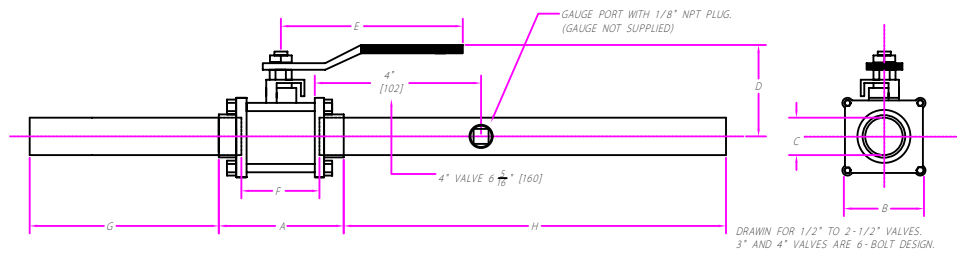

BALL-VALVE WITH EXTENSIONS

Model #	Size	A	B	C	D	E	F	G	H	Bolts
VV-ISO-G-05	1/2 [13]	2-1/16 [52]	1-13/16 [46]	1/2 [13]	2-1/32 [52]	3-29/32 [99]	1-1/16 [27]	7-1/4 [184]	11-3/4 [299]	4
VV-ISO-G-07	3/4 [19]	2-15/16 [75]	1-15/16 [49]	3/4 [19]	2-9/32 [58]	4-21/32 [118]	1-7/16 [37]	6-3/4 [172]	11-1/2 [292]	4
VV-ISO-G-10	1 [25]	3-21/32 [93]	2-1/2 [64]	1 [25]	2-1/2 [64]	4-21/32 [118]	1-27/32 [47]	6 [152]	11-1/4 [286]	4
VV-ISO-G-12	1-1/4 [32]	3-29/32 [99]	2-11/16 [68]	1-1/4 [32]	3-1/8 [79]	6-11/16 [170]	1-31/32 [50]	5-5/8 [143]	11-1/4 [286]	4
VV-ISO-G-15	1-1/2 [38]	4-19/32 [117]	3 [76]	1-1/2 [38]	3-11/32 [85]	6-11/16 [170]	2-13/32 [61]	5-1/4 [133]	11-1/8 [283]	4
VV-ISO-G-20	2 [51]	5-25/32 [147]	4 [102]	2 [51]	3-11/16 [94]	6-11/16 [170]	3-3/32 [79]	5 [127]	9-1/8 [232]	4
VV-ISO-G-25	2-1/2 [64]	6-15/16 [176]	5 [127]	2-1/2 [64]	4-11/16 [119]	8 [203]	4 [102]	12 [305]	12 [305]	4
VV-ISO-G-30	3 [76]	8-1/2 [216]	7-11/16 [195]	3 [76]	5-9/16 [141]	18- [457]	5-3/16 [132]	11-7/8 [302]	11-7/8 [302]	6
VV-ISO-G-40	4 [102]	11 [279]	10-1/4 [260]	4 [102]	6-3/4 [172]	18 [457]	6-11/16 [170]	19-7/8 [505]	19-7/8 [505]	6